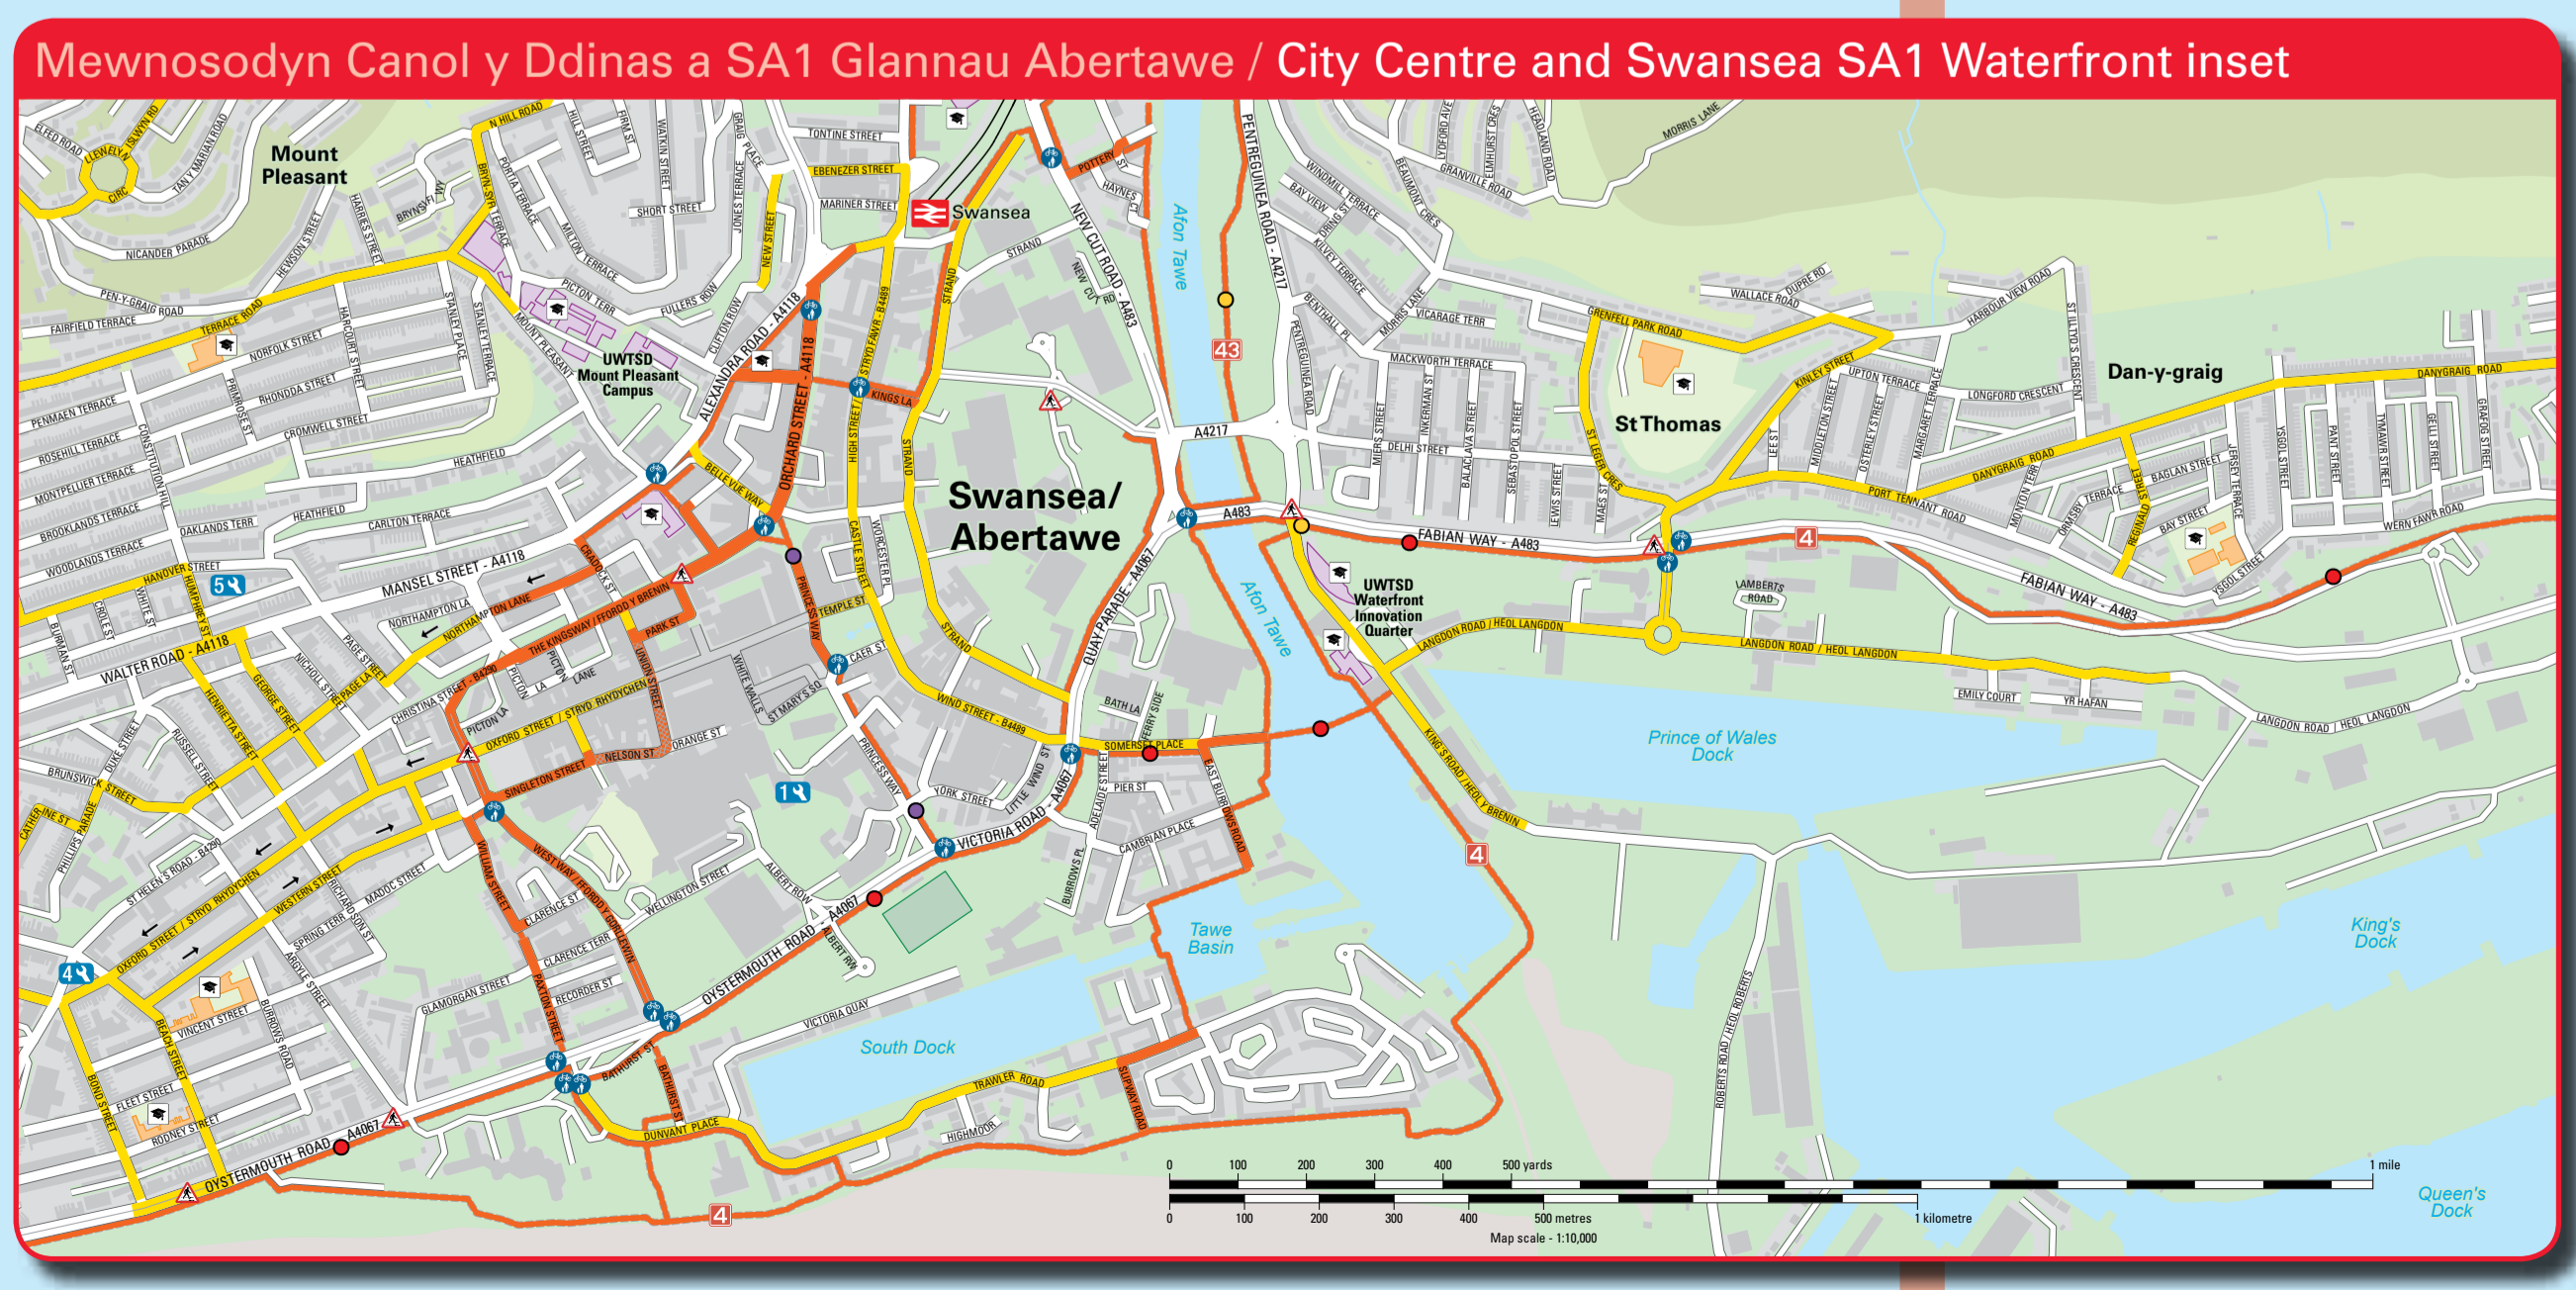

Contains Ordnance Survey data
© Crown copyright
Digital Cartography by Pindar Creative
www.pindarcreative.co.uk