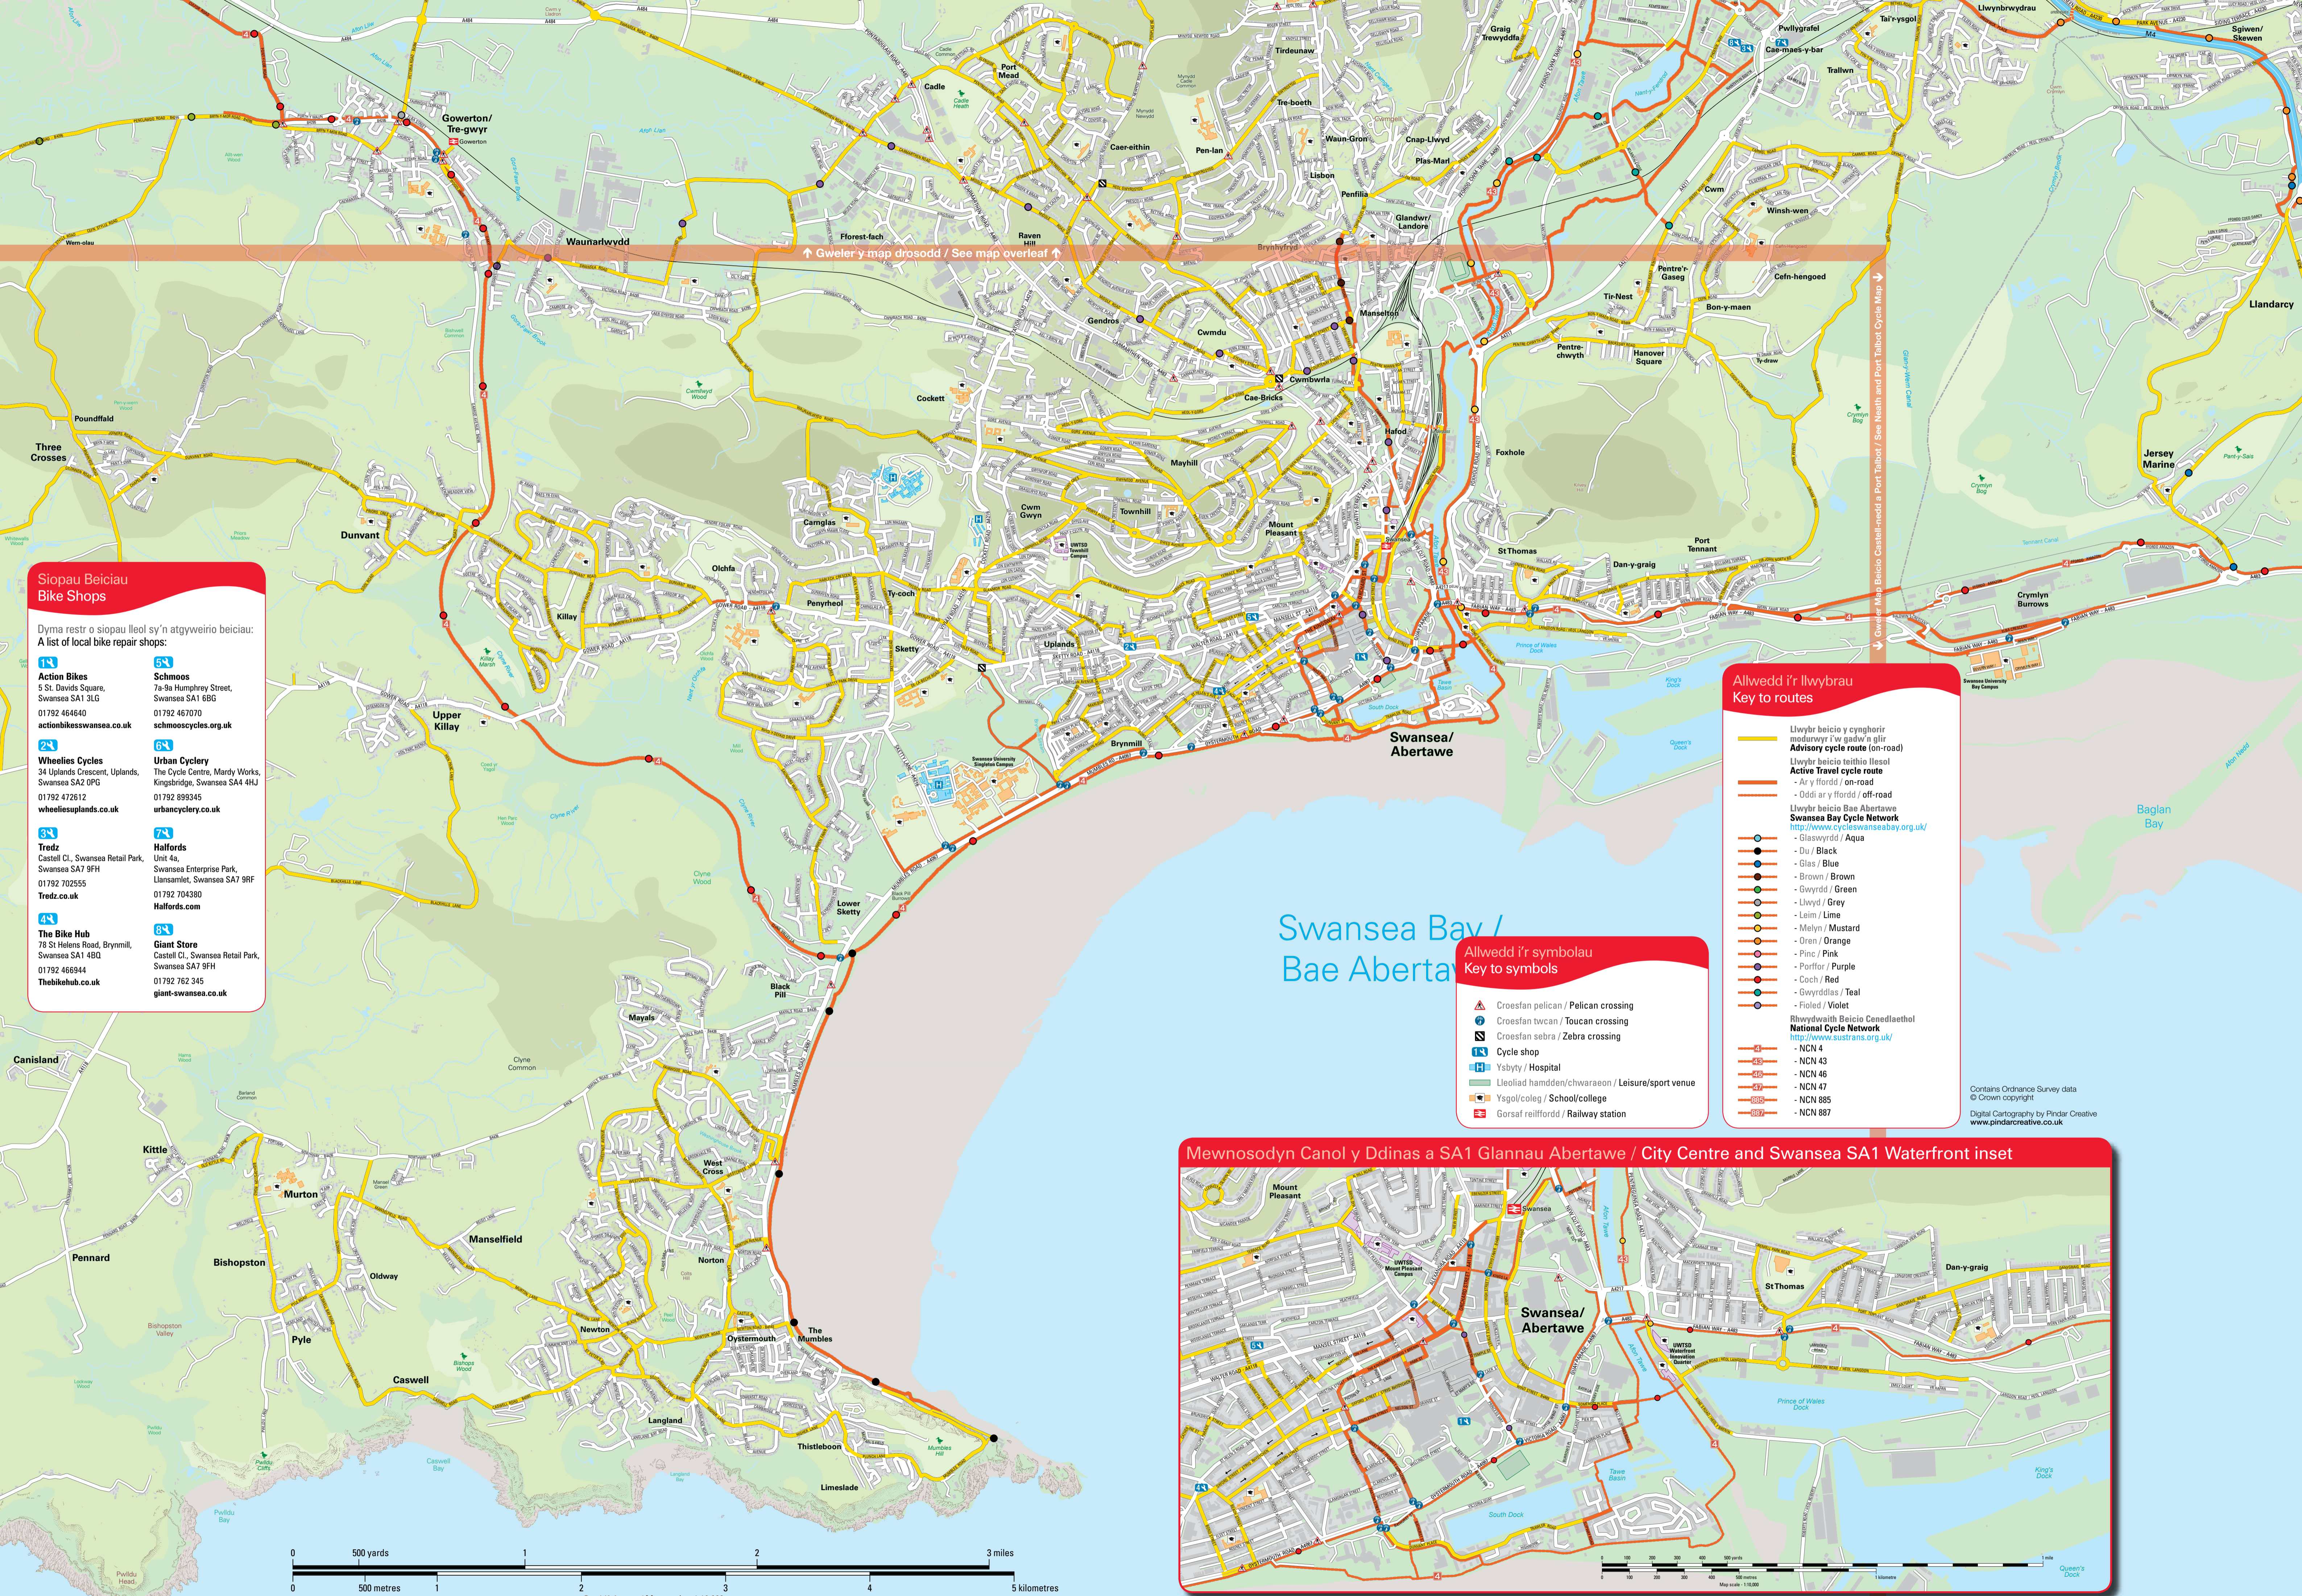

Please use our paths with consideration for all users.

Abertawe Swansea

Map i Felwyr
A Map for Cyclists

Gweler y map drosodd / See map overlaid

Gweler Map Beicio Castell-medd a Port Talbot / See Neath and Port Talbot Cycle Map